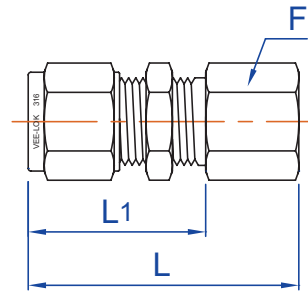

VEE-LOK Tube Fitting

BULKHEAD FEMALE CONNECTOR

TUBE O.D.	FEMALE THREAD	PART NO.	L	L1	F	Panel Hole Size	Max. Panel Thick.	BORE
INCHES								
1/8	1/8	BFC2-2	1.76	1.23	9/16	21/64	0.50	0.09
1/4	1/8	BFC4-2	1.85	1.31	5/8	29/64	0.40	0.20
1/4	1/4	BFC4-4	2.04	1.31	3/4	29/64	0.40	0.20
3/8	1/4	BFC6-4	2.17	1.44	3/4	37/64	0.44	0.28
1/2	3/8	BFC8-6	2.43	1.65	15/16	49/64	0.50	0.41
1/2	1/2	BFC8-8	2.62	1.65	1-1/16	49/64	0.50	0.41

TUBE O.D.	FEMALE THREAD	PART NO.	L	L1	F	Panel Hole Size	Max. Panel Thick.	BORE
MILLIMETERS								
6	1/8	MBFC6-2	47.20	33.70	16	11.50	10.20	5.00
6	1/4	MBFC6-4	52.00	33.70	19	11.50	10.20	5.00
8	1/8	MBFC8-2	49.60	36.10	18	13.10	11.20	5.00
10	1/4	MBFC10-4	55.20	37.00	22	16.30	11.20	7.10
12	3/8	MBFC12-6	60.90	41.90	24	19.50	12.70	9.50
12	1/2	MBFC12-8	66.40	41.90	27	19.50	12.70	9.50

Dimensions for reference only, subject to change without prior notice