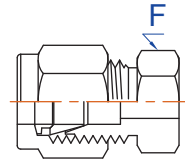

VEE-LOK Tube Fitting

PLUG

CAP

TUBE O.D.	PART NO.	F
INCHES		
1/8	P2	7/16
1/4	P4	9/16
5/16	P5	5/8
3/8	P6	11/16
1/2	P8	7/8
5/8	P10	1
3/4	P12	1-3/16
1	P16	1-1/2

TUBE O.D.	PART NO.	F
INCHES		
1/8	CP2	7/16
1/4	CP4	1/2
5/16	CP5	9/16
3/8	CP6	5/8
1/2	CP8	13/16
5/8	CP10	15/16
3/4	CP12	1-1/16
1	CP16	1-3/8

TUBE O.D.	PART NO.	F
MILLIMETERS		
6	MP6	14
8	MP8	16
10	MP10	19
12	MP12	22
14	MP14	25
15	MP15	25
16	MP16	25
18	MP18	30
20	MP20	32
22	MP22	32
25	MP25	38

TUBE O.D.	PART NO.	F
MILLIMETERS		
6	MCP6	14
8	MCP8	15
10	MCP10	18
12	MCP12	22
14	MCP14	24
15	MCP15	24
16	MCP16	24
18	MCP18	27
20	MCP20	30
22	MCP22	30
25	MCP25	35

Dimensions for reference only, subject to change without prior notice