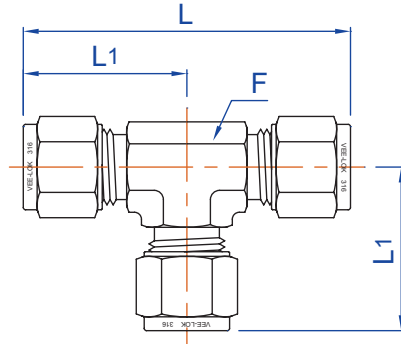

VEE-LOK Tube Fitting

UNION TEE

TUBE O.D.	PART NO.	L	L1	F	BORE
INCHES					
1/8	UT2	1.76	0.88	1/2	0.09
1/4	UT4	2.12	1.06	1/2	0.20
5/16	UT5	2.34	1.17	5/8	0.25
3/8	UT6	2.40	1.20	5/8	0.28
1/2	UT8	2.84	1.42	13/16	0.41
5/8	UT10	2.86	1.43	1	0.50
3/4	UT12	3.12	1.56	1	0.61
1	UT16	3.88	1.94	1-3/8	0.70
TUBE O.D.	PART NO.	L	L1	F	BORE
MILLIMETERS					
6	MUT6	53.90	27.00	1/2	5.00
8	MUT8	59.70	29.90	5/8	6.50
10	MUT10	63.00	31.50	11/16	7.90
12	MUT12	72.00	36.00	13/16	9.50
14	MUT14	77.60	38.80	1	11.10
15	MUT15	77.60	38.80	1	11.90
16	MUT16	77.60	38.80	1	12.70
18	MUT18	79.50	38.80	1	15.00
20	MUT20	89.30	44.60	1-3/8	16.00
22	MUT22	89.30	44.60	1-3/8	18.00
25	MUT25	98.30	49.10	1-3/8	22.00

Dimensions for reference only, subject to change without prior notice